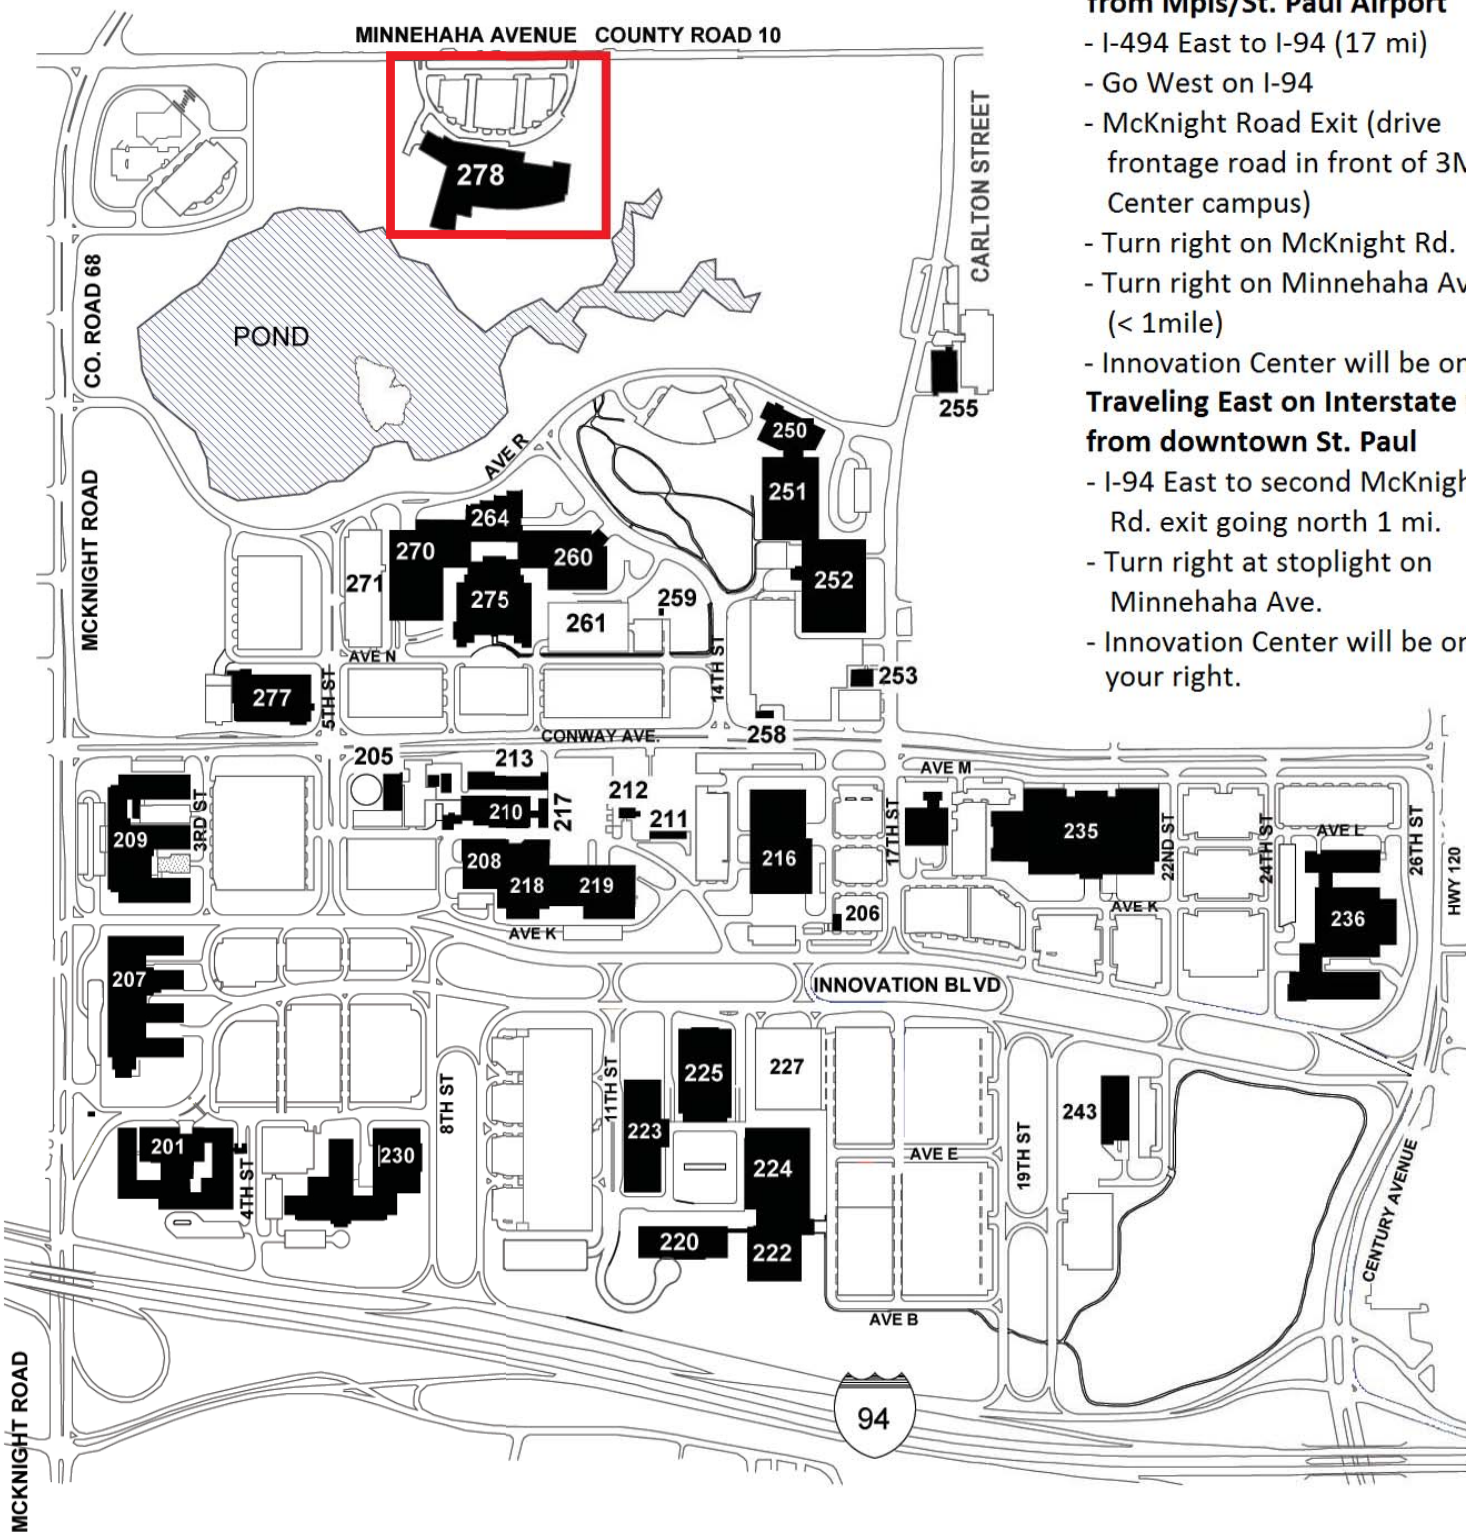

3M Innovation Center, Bldg 278

2350 Minnehaha Avenue East

Maplewood, Mn 55119

Traveling East on Interstate 494
from Mpls/St. Paul Airport

- I-494 East to I-94 (17 mi)
- Go West on I-94
- McKnight Road Exit (drive frontage road in front of 3M Center campus)
- Turn right on McKnight Rd.
- Turn right on Minnehaha Ave. (< 1 mile)

Traveling East on Interstate 94
from downtown St. Paul

- I-94 East to second McKnight Rd. exit going north 1 mi.
- Turn right at stoplight on Minnehaha Ave.
- Innovation Center will be on your right.

TO SAINT PAUL

EAST

TO WISCONSIN

AND