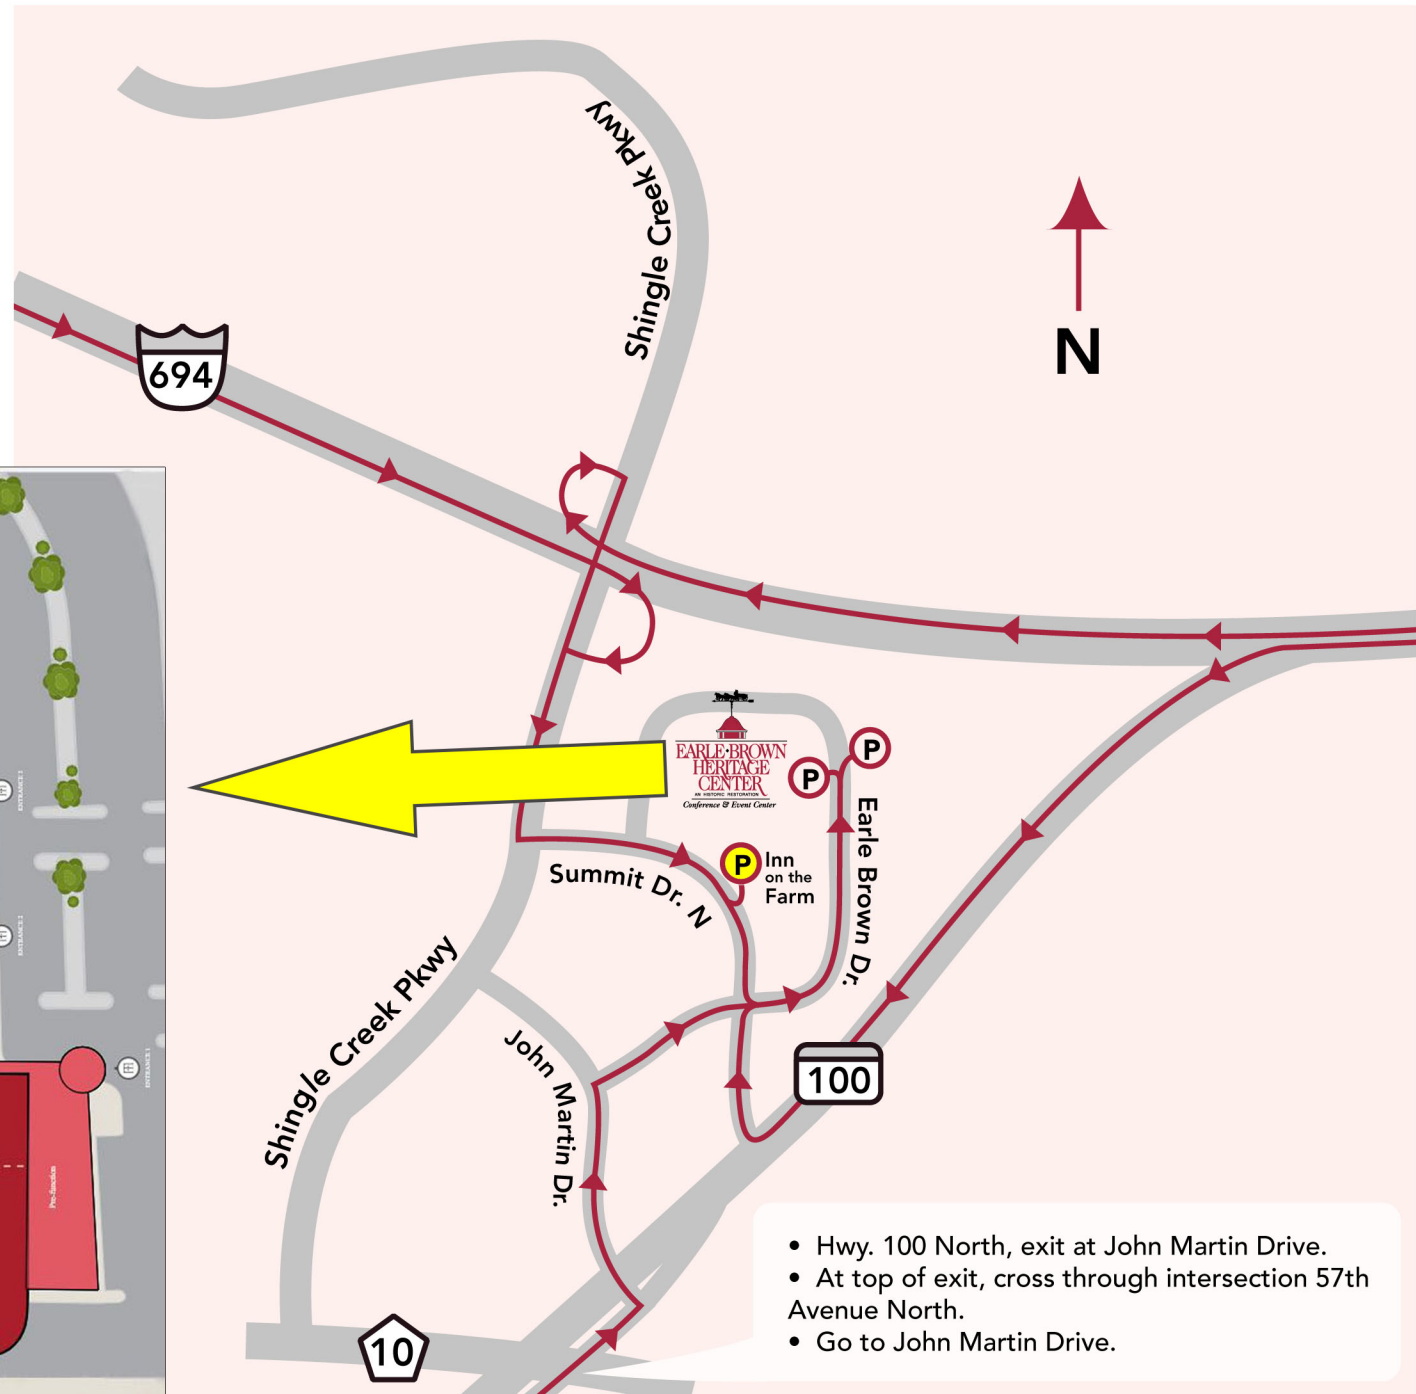

Earle Brown Heritage Center: Directions

We are meeting in the original Earle Brown house.

Please use the “Inn on the Farm” parking lot.

- Hwy. 100 North, exit at John Martin Drive.
- At top of exit, cross through intersection 57th Avenue North.
- Go to John Martin Drive.