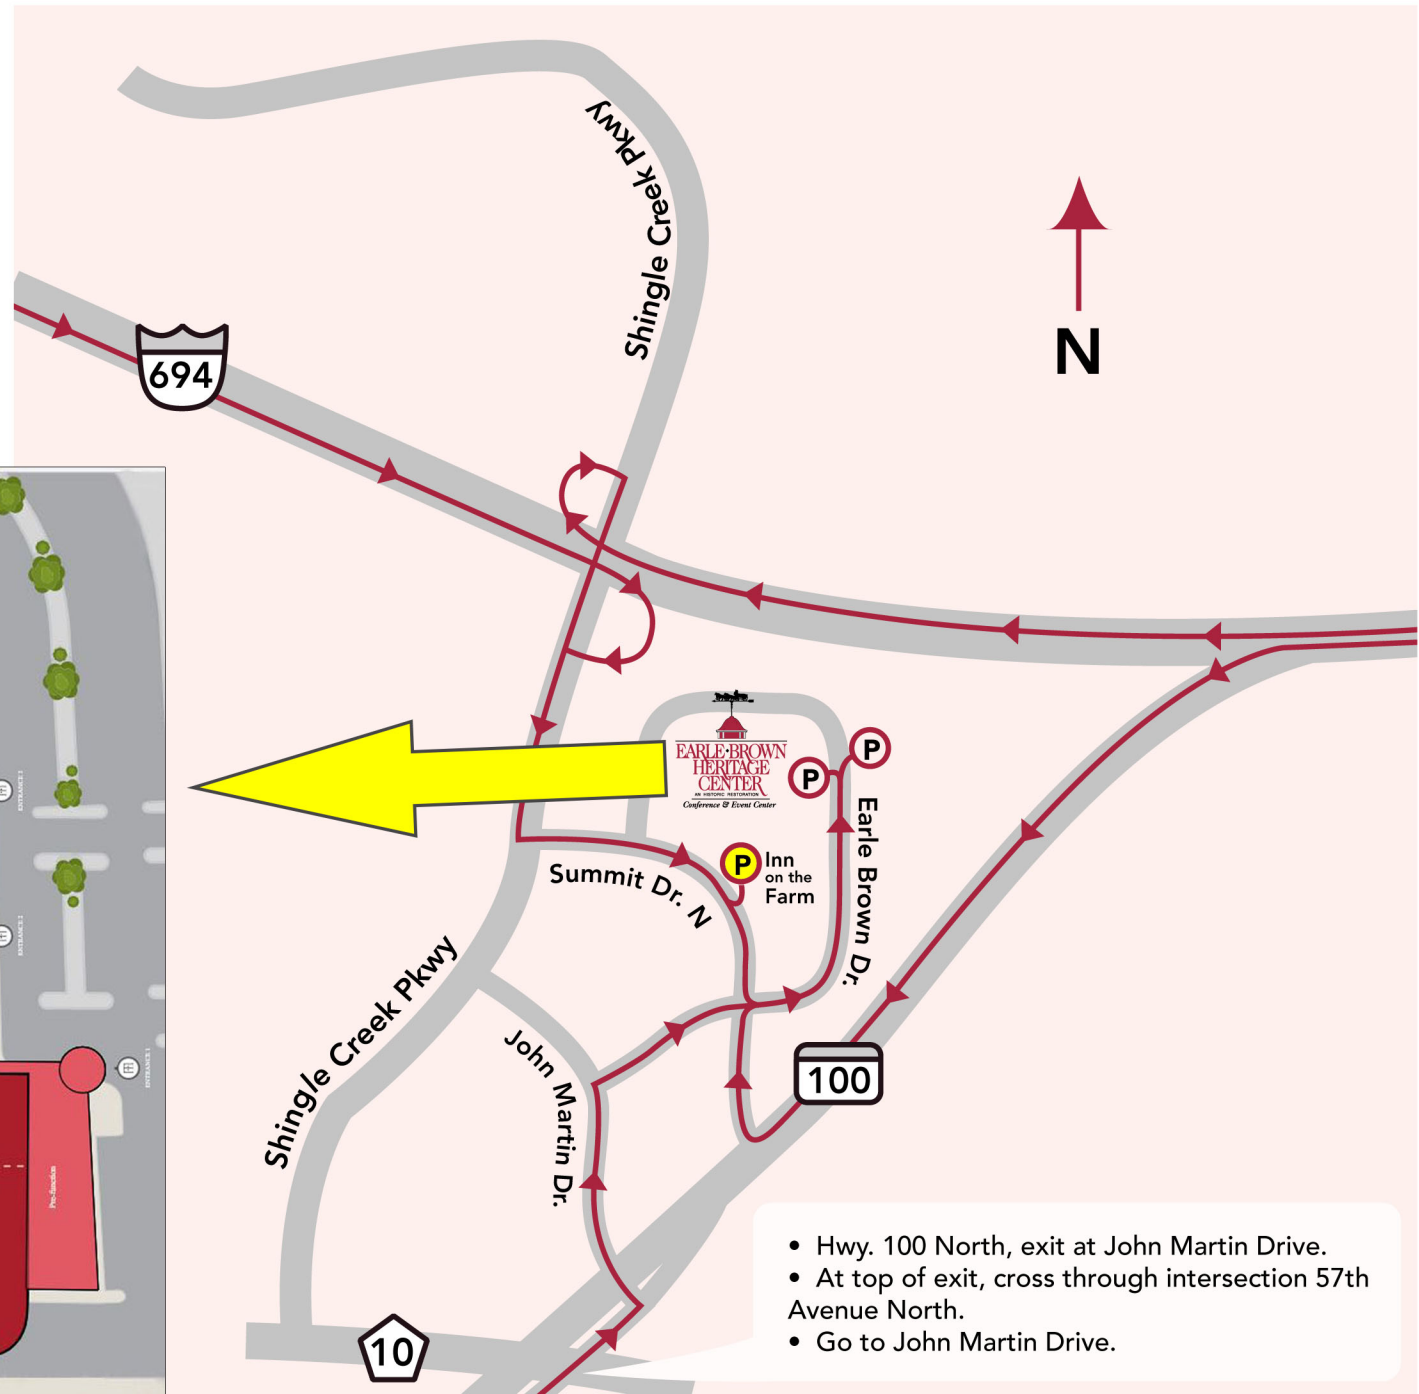

Earle Brown Heritage Center: Directions

We are meeting in the original Earle Brown house.

Please use the “Inn on the Farm” parking lot.

- Hwy. 100 North, exit at John Martin Drive.
- At top of exit, cross through intersection 57th Avenue North.
- Go to John Martin Drive.